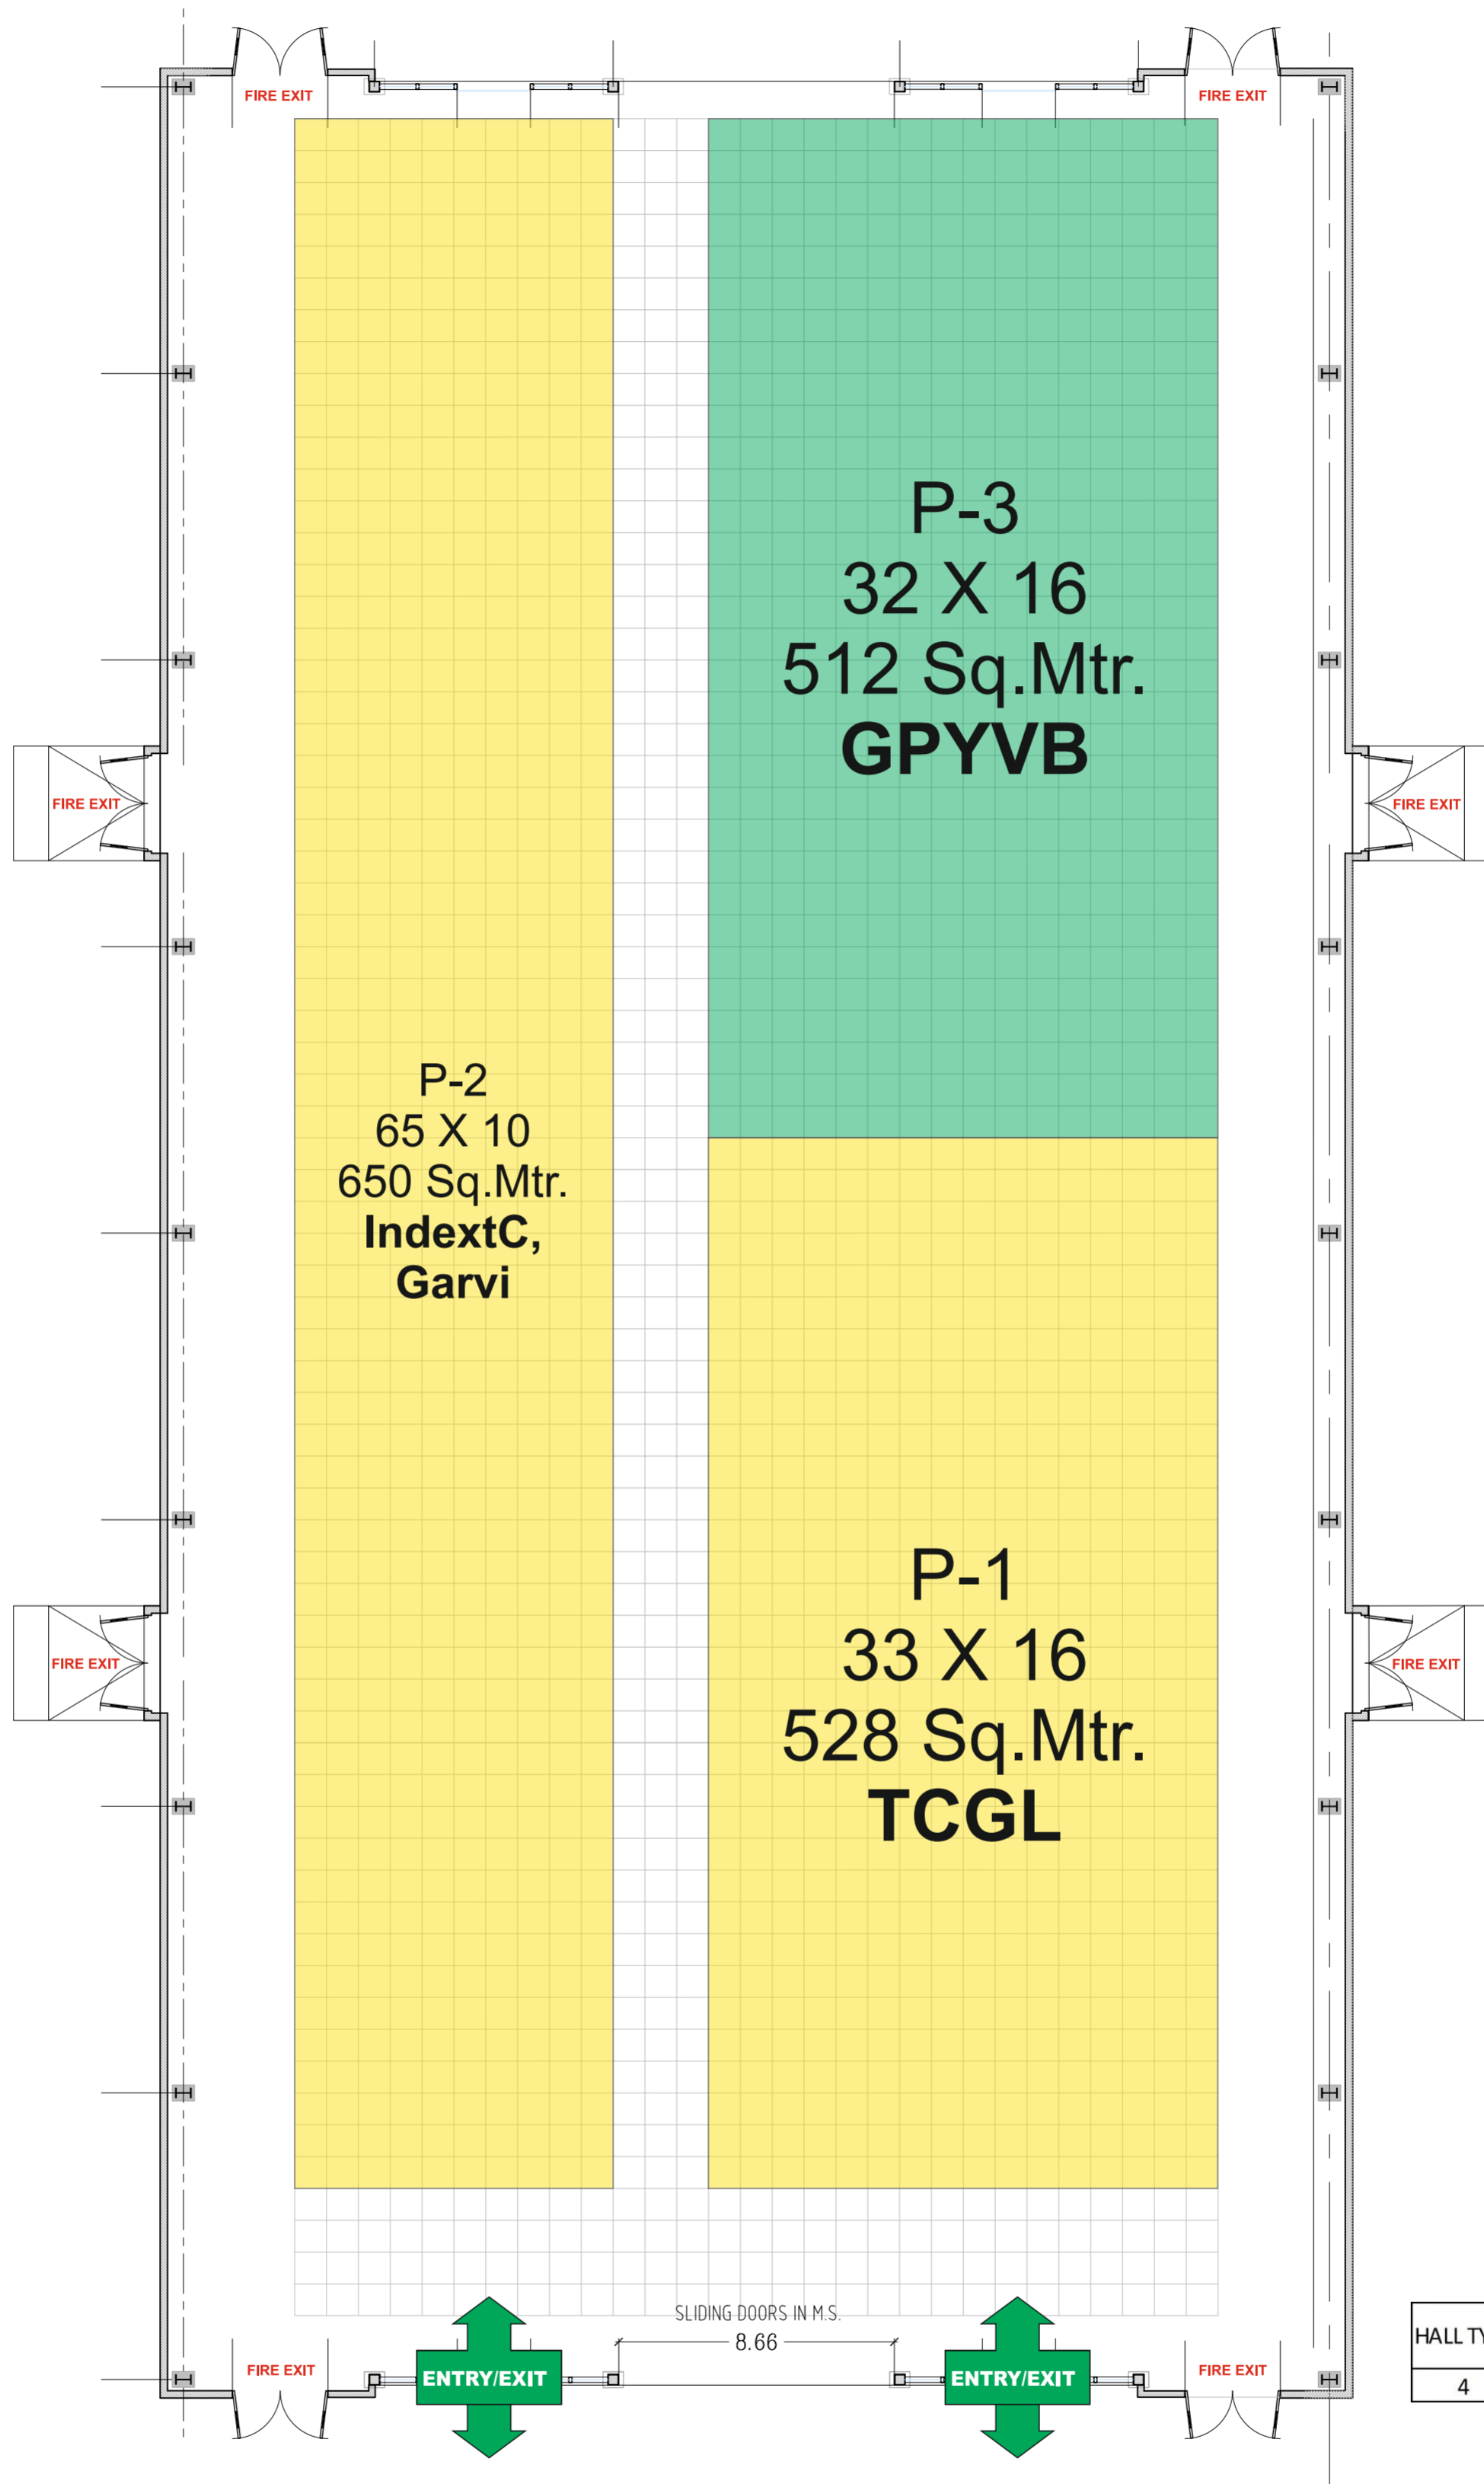

HALL - 4

EXPERIENCE GUJARAT PAVILION

HALL TYPE	SIZE (M)		
	L.	W.	EVE H.
4	72.70	37.45	5.00

67 x 29 Mtr.